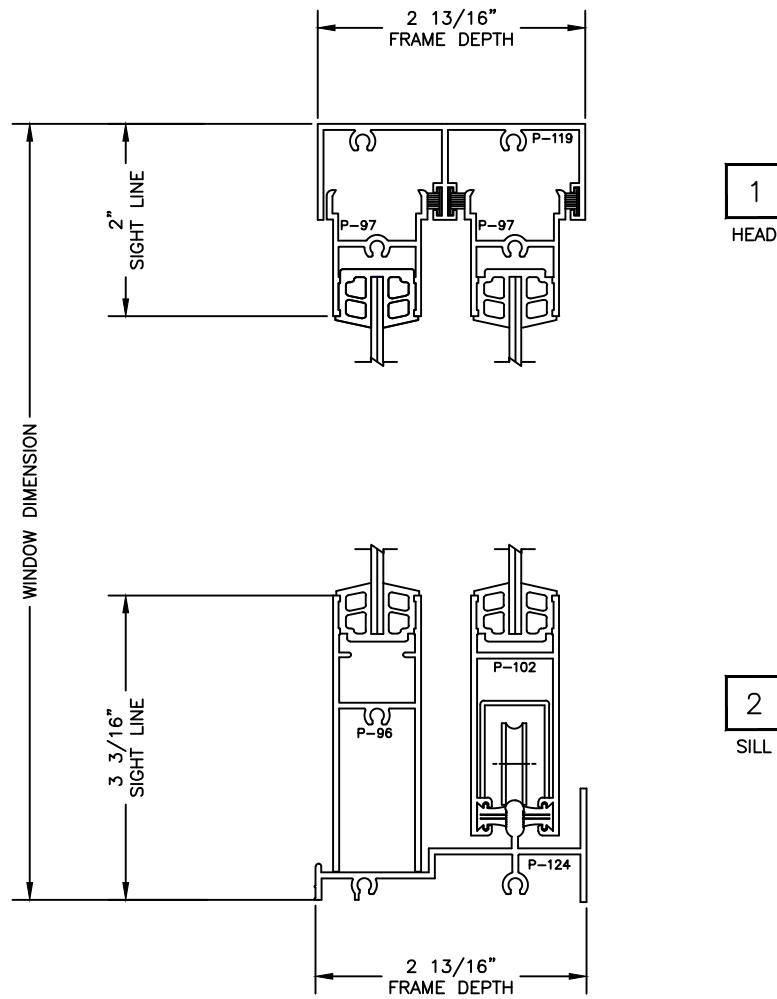

HORIZONTAL SLIDER SERIES 700

Main Frame Depth:	2 3/4"
Glazing Thickness (Maximum):	5/8"
Thermal Break:	No

HORIZONTAL SLIDER

Let's Shine.

800.737.2800 • fax 417.862.1232 • BoydAluminum.com

©2011 Boyd Aluminum Manufacturing. The Boyd sunburst and logotype are trademarks of Boyd Aluminum Manufacturing. All rights reserved. Due to continued product research, specifications are subject to change without notice.