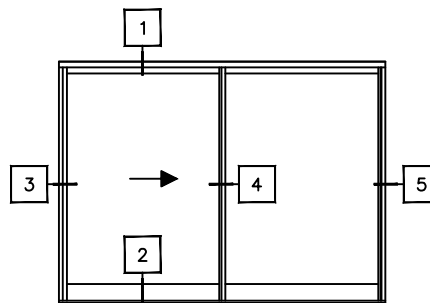

HORIZONTAL SLIDER SERIES 700

Main Frame Depth:	2 3/4"
Glazing Thickness (Maximum):	5/8"
Thermal Break:	No

HORIZONTAL SLIDER

Let's Shine.

800.737.2800 • fax 417.862.1232 • BoydAluminum.com

©2011 Boyd Aluminum Manufacturing. The Boyd sunburst and logotype are trademarks of Boyd Aluminum Manufacturing. All rights reserved. Due to continued product research, specifications are subject to change without notice.