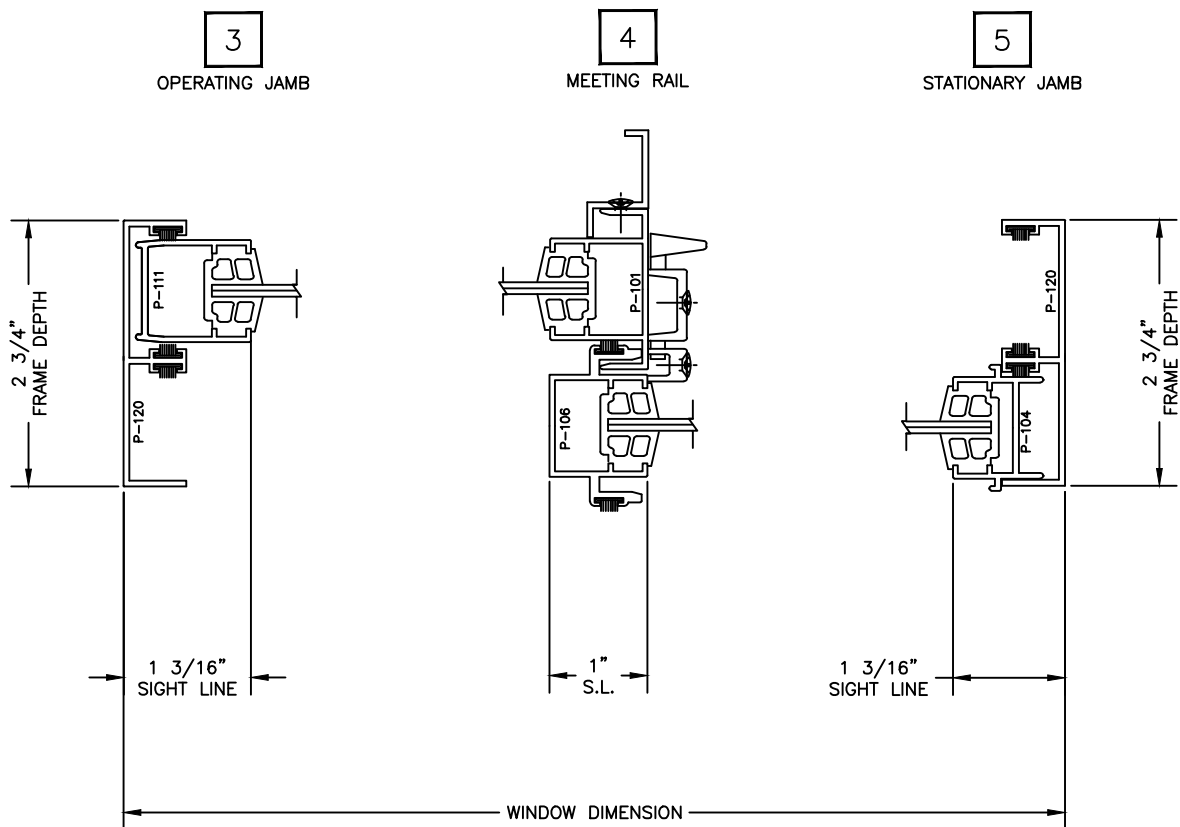

HORIZONTAL SLIDER SERIES 700

Main Frame Depth:	2 3/4"
Glazing Thickness (Maximum):	5/8"
Thermal Break:	No

HORIZONTAL SLIDER

Let's Shine.

800.737.2800 • fax 417.862.1232 • BoydAluminum.com

©2011 Boyd Aluminum Manufacturing. The Boyd sunburst and logotype are trademarks of Boyd Aluminum Manufacturing. All rights reserved. Due to continued product research, specifications are subject to change without notice.