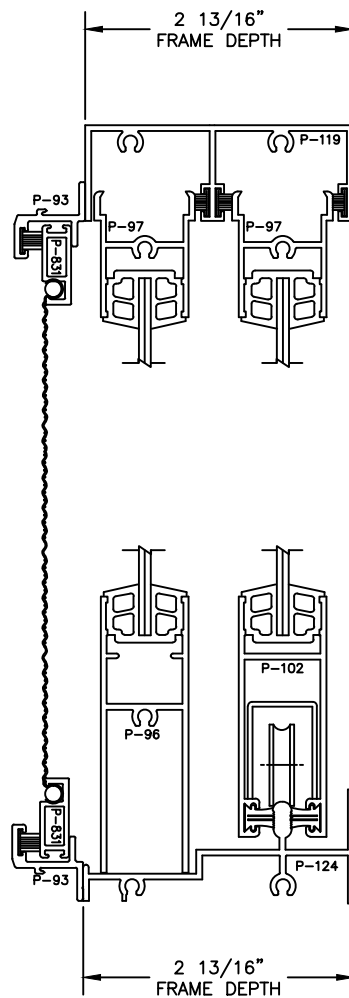

Screens

Let's Shine.

800.737.2800 • fax 417.862.1232 • BoydAluminum.com

©2011 Boyd Aluminum Manufacturing. The Boyd sunburst and logotype are trademarks of Boyd Aluminum Manufacturing. All rights reserved. Due to continued product research, specifications are subject to change without notice.

D5-5

Boyd 2012