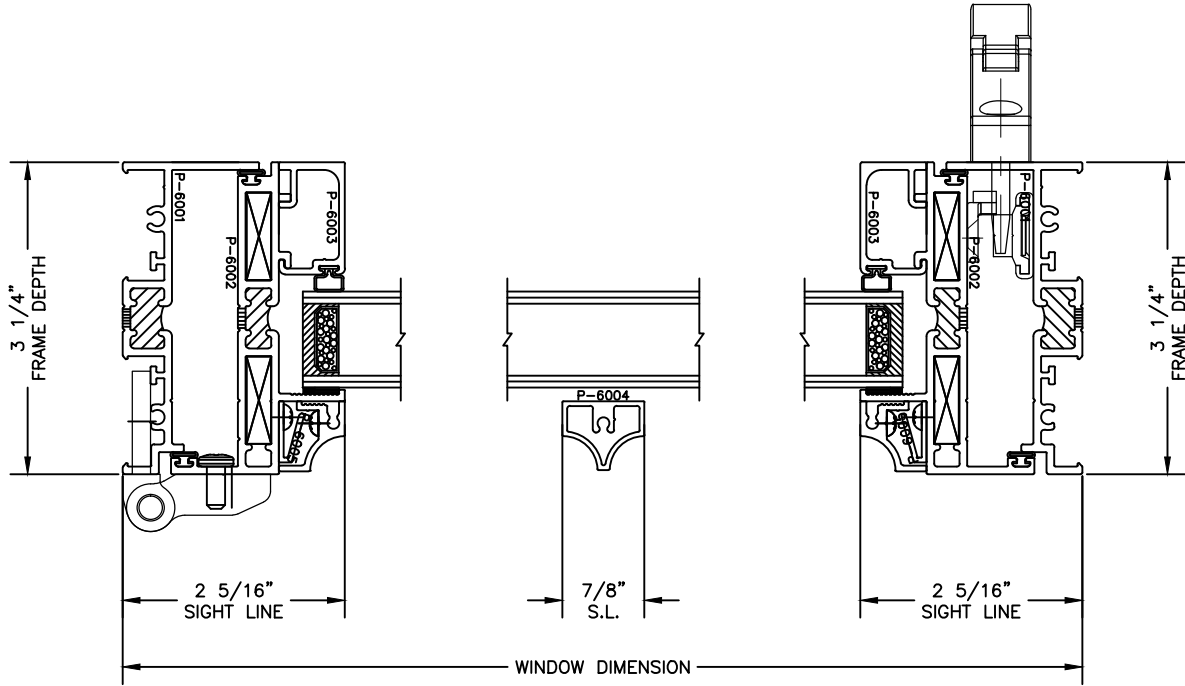

C1-3
Boyd 2012

4
LEFT JAMB

5
GRID

6
RIGHT LAMB

7
MULLION

Let's Shine.

800.737.2800 • fax 417.862.1232 • BoydAluminum.com

©2011 Boyd Aluminum Manufacturing. The Boyd sunburst and logotype are trademarks of Boyd Aluminum Manufacturing. All rights reserved. Due to continued product research, specifications are subject to change without notice.