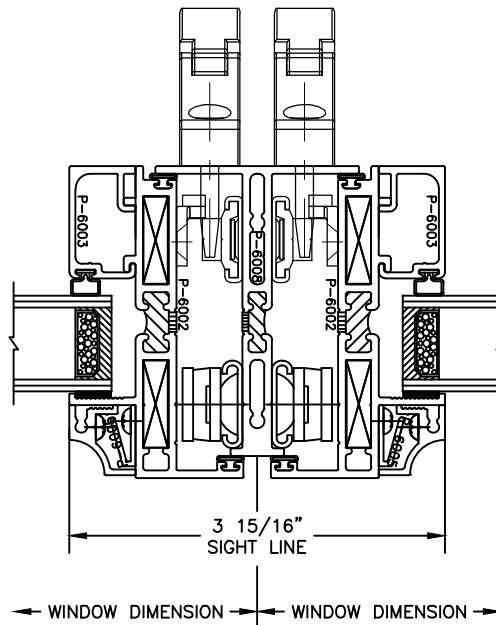

C1-3
Boyd 2012

4
LEFT JAMB

5
GRID

6
RIGHT LAMB

7
MULLION

Let's Shine.

800.737.2800 • fax 417.862.1232 • BoydAluminum.com

©2011 Boyd Aluminum Manufacturing. The Boyd sunburst and logotype are trademarks of Boyd Aluminum Manufacturing. All rights reserved. Due to continued product research, specifications are subject to change without notice.