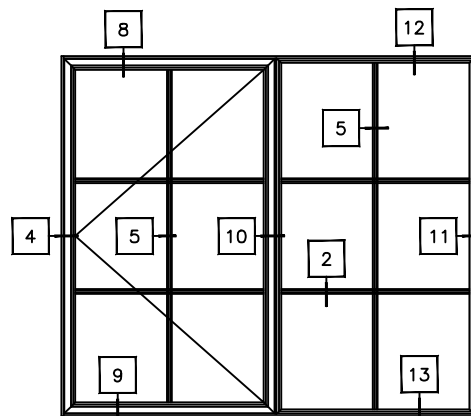

C1-1

Boyd 2012

PROJECT OUT

PROJECT OUT/PROJECT OUT

FIXED/
PROJECT OUT

PROJECT OUT/FIXED

Let's Shine.

800.737.2800 • fax 417.862.1232 • BoydAluminum.com