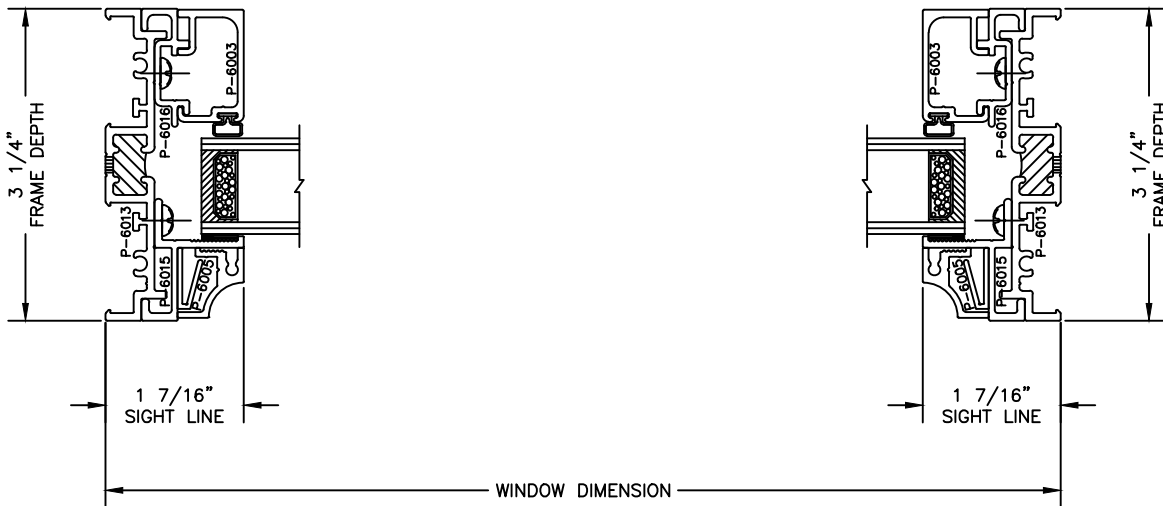

C1-6

Boyd 2012

14
FIXED HEAD

15
FIXED/P.O.

16
LEFT UNIVERSAL FIXED JAMB

17
RIGHT UNIVERSAL FIXED JAMB

Let's Shine.

18

UNIVERSAL P.O. JAMB

19

UNIVERSAL P.O. JAMB

WINDOW DIMENSION

Let's Shine.

800.737.2800 • fax 417.862.1232 • BoydAluminum.com

©2011 Boyd Aluminum Manufacturing. The Boyd sunburst and logotype are trademarks of Boyd Aluminum Manufacturing. All rights reserved. Due to continued product research, specifications are subject to change without notice.