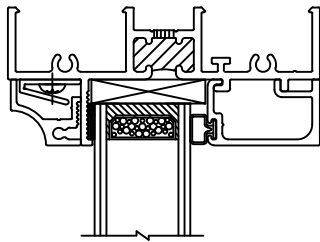

Glazing Options For 6300 Series

1" INSULATED GLASS