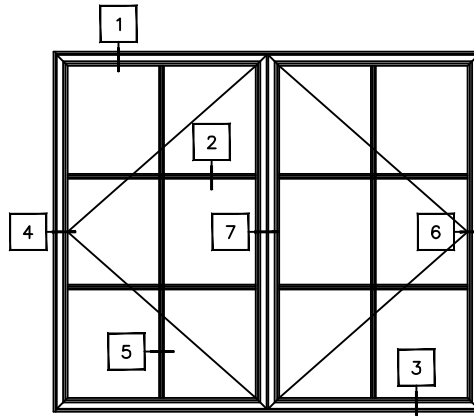

PROJECT OUT/PROJECT OUT