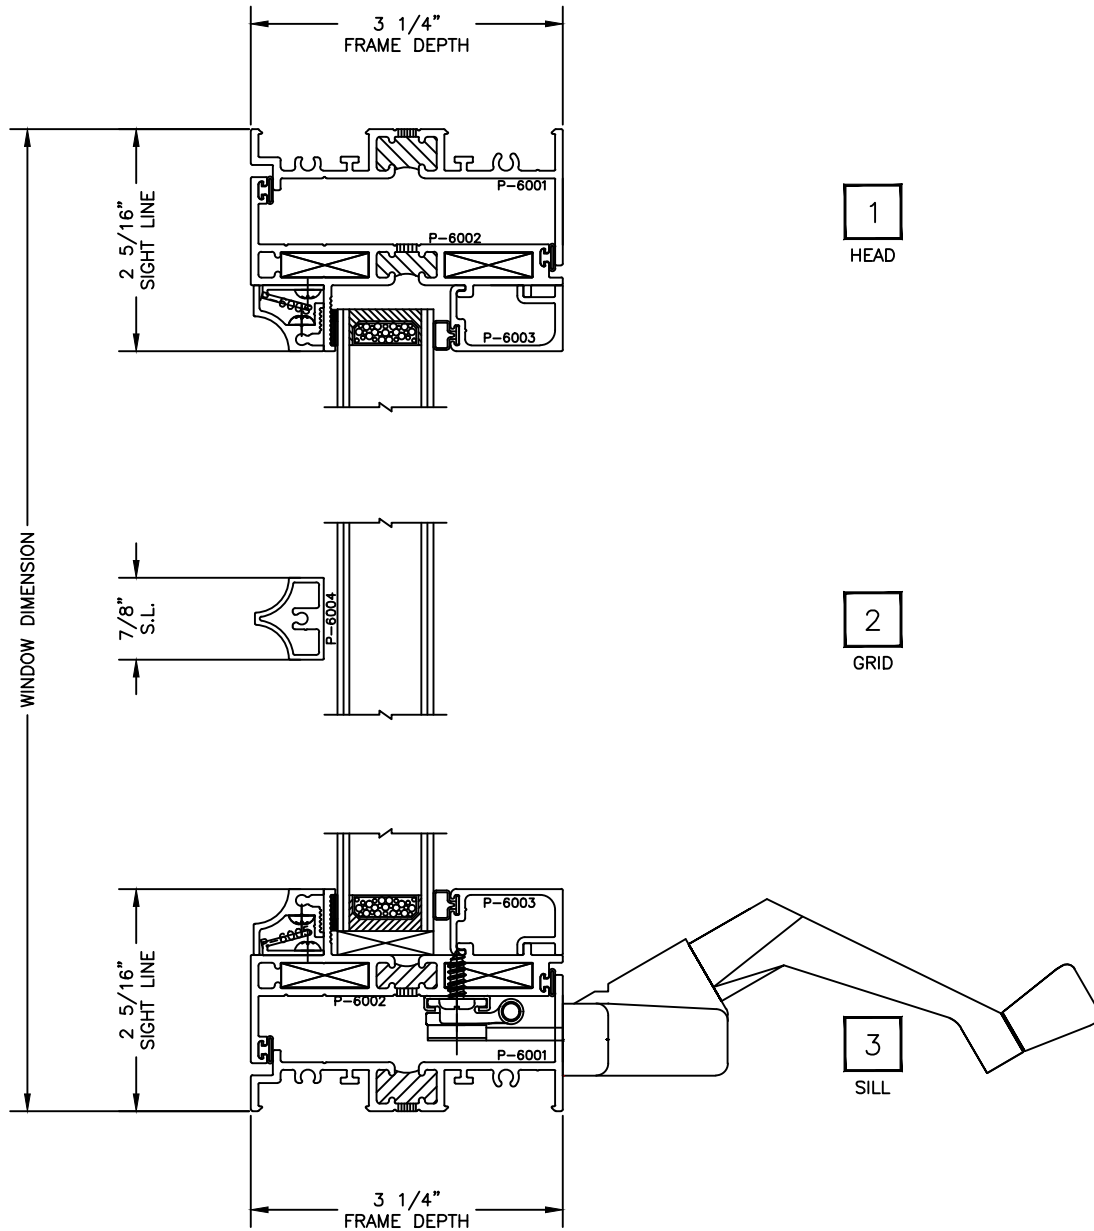

FIXED/
PROJECT OUT

PROJECT OUT/FIXED

Let's Shine.

800.737.2800 • fax 417.862.1232 • BoydAluminum.com

©2011 Boyd Aluminum Manufacturing. The Boyd sunburst and logotype are trademarks of Boyd Aluminum Manufacturing. All rights reserved. Due to continued product research, specifications are subject to change without notice.

C1-3
Boyd 2012