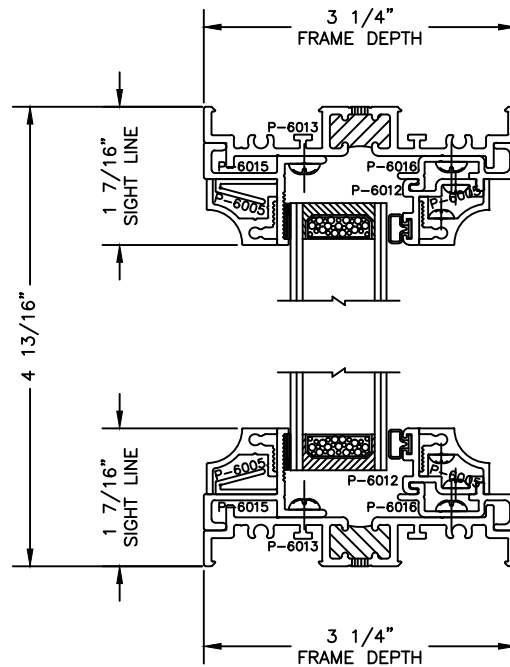

Let's Shine.

800.737.2800 • fax 417.862.1232 • BoydAluminum.com

©2011 Boyd Aluminum Manufacturing. The Boyd sunburst and logotype are trademarks of Boyd Aluminum Manufacturing. All rights reserved. Due to continued product research, specifications are subject to change without notice.

C1-6

Boyd 2012