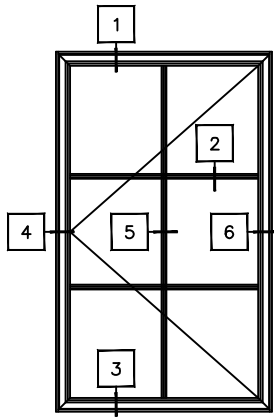

PROJECT OUT