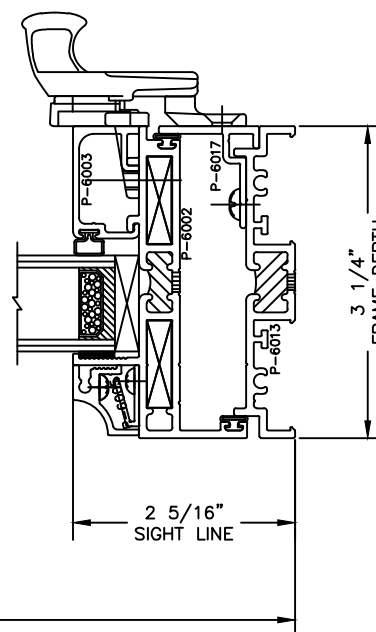

C1-6

Boyd 2012

14
FIXED HEAD

15
FIXED/P.O.

16
LEFT UNIVERSAL FIXED JAMB

17
RIGHT UNIVERSAL FIXED JAMB

Let's Shine.

18

UNIVERSAL P.O. JAMB

19

UNIVERSAL P.O. JAMB

WINDOW DIMENSION

Let's Shine.

800.737.2800 • fax 417.862.1232 • BoydAluminum.com

©2011 Boyd Aluminum Manufacturing. The Boyd sunburst and logotype are trademarks of Boyd Aluminum Manufacturing. All rights reserved. Due to continued product research, specifications are subject to change without notice.