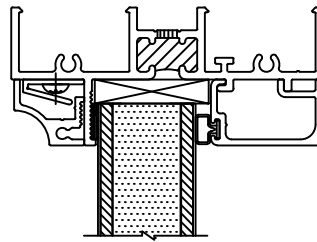

1" INSULATED PANEL