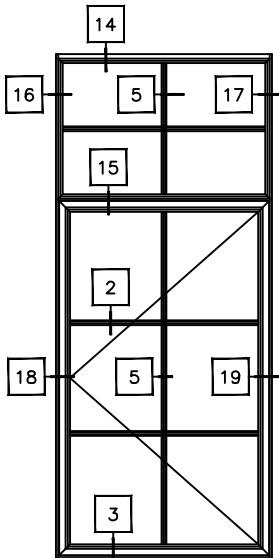

C1-1

Boyd 2012

PROJECT OUT

PROJECT OUT/PROJECT OUT

FIXED/
PROJECT OUT

PROJECT OUT/FIXED

Let's Shine.

800.737.2800 • fax 417.862.1232 • BoydAluminum.com