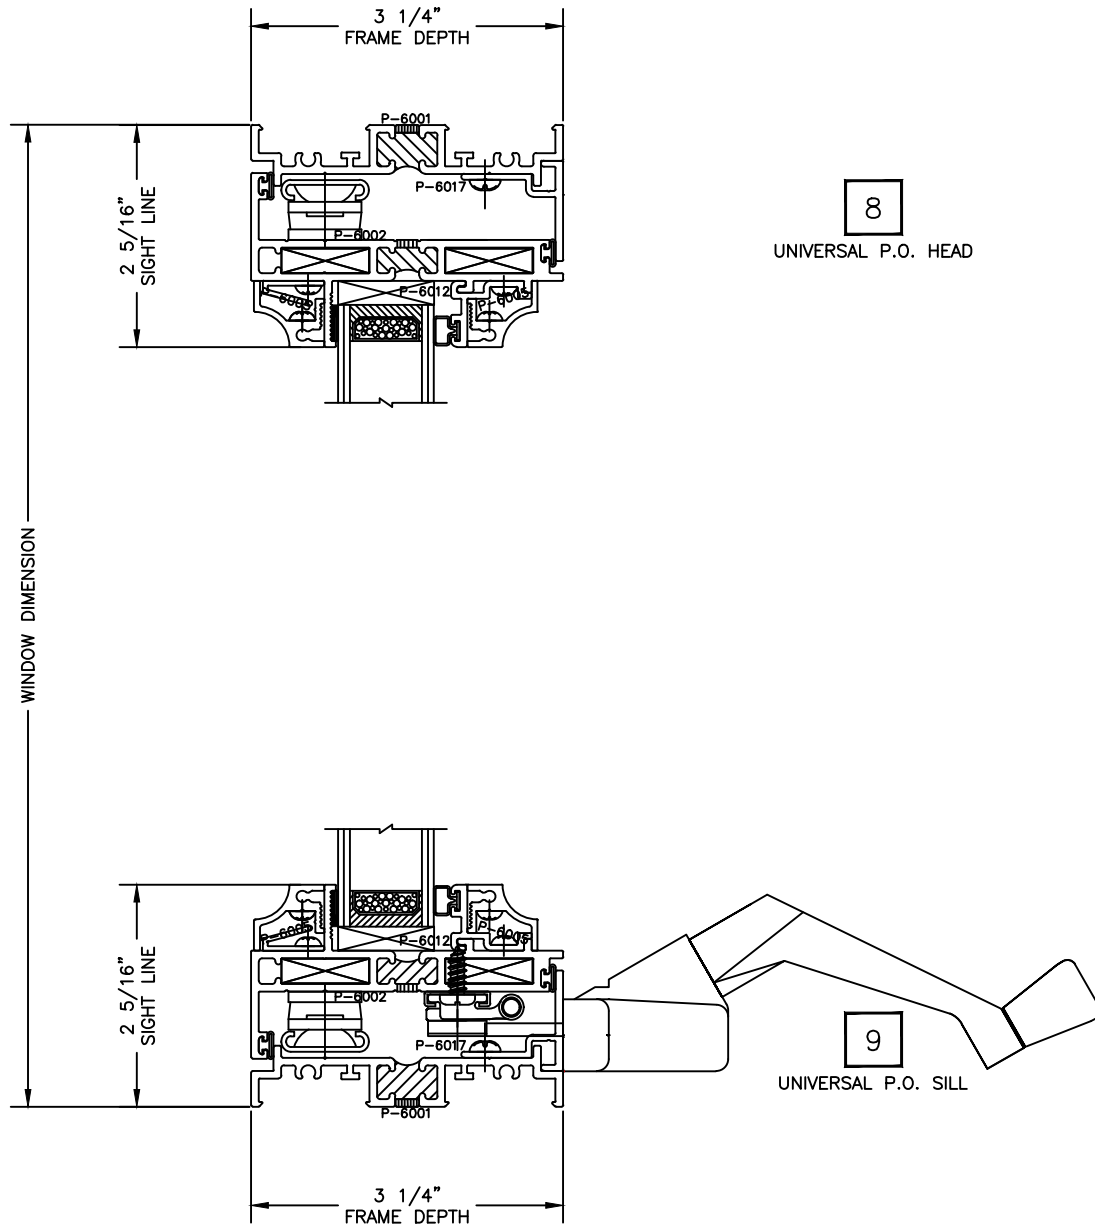

Let's Shine.

800.737.2800 • fax 417.862.1232 • BoydAluminum.com

©2011 Boyd Aluminum Manufacturing. The Boyd sunburst and logotype are trademarks of Boyd Aluminum Manufacturing. All rights reserved. Due to continued product research, specifications are subject to change without notice.