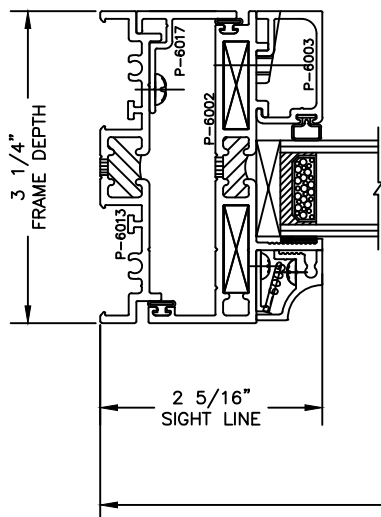

C1-6

Boyd 2012

14
FIXED HEAD

15
FIXED/P.O.

16
LEFT UNIVERSAL FIXED JAMB

17
RIGHT UNIVERSAL FIXED JAMB

Let's Shine.

18

UNIVERSAL P.O. JAMB

19

UNIVERSAL P.O. JAMB

WINDOW DIMENSION

Let's Shine.

800.737.2800 • fax 417.862.1232 • BoydAluminum.com

©2011 Boyd Aluminum Manufacturing. The Boyd sunburst and logotype are trademarks of Boyd Aluminum Manufacturing. All rights reserved. Due to continued product research, specifications are subject to change without notice.