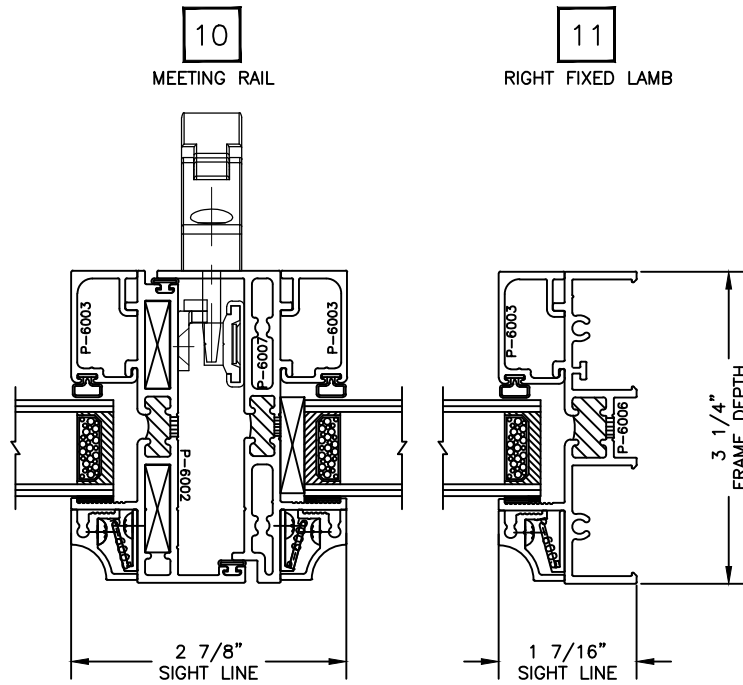

Let's Shine.

800.737.2800 • fax 417.862.1232 • BoydAluminum.com

©2011 Boyd Aluminum Manufacturing. The Boyd sunburst and logotype are trademarks of Boyd Aluminum Manufacturing. All rights reserved. Due to continued product research, specifications are subject to change without notice.

C1-6

Boyd 2012