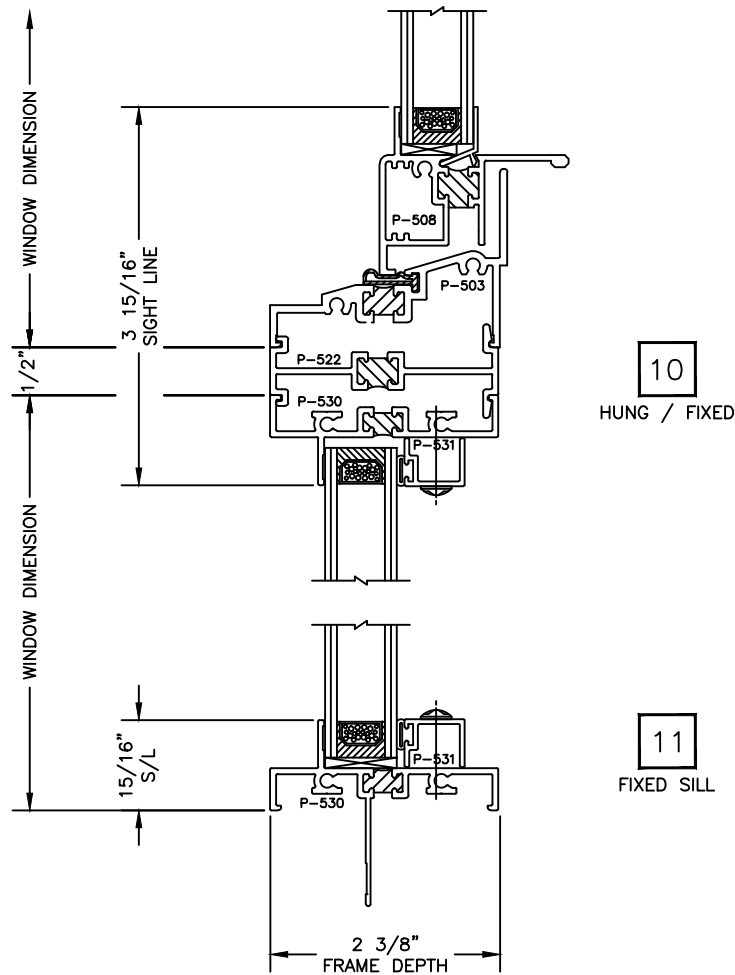

Let's Shine.

800.737.2800 • fax 417.862.1232 • BoydAluminum.com

©2011 Boyd Aluminum Manufacturing. The Boyd sunburst and logotype are trademarks of Boyd Aluminum Manufacturing. All rights reserved. Due to continued product research, specifications are subject to change without notice.