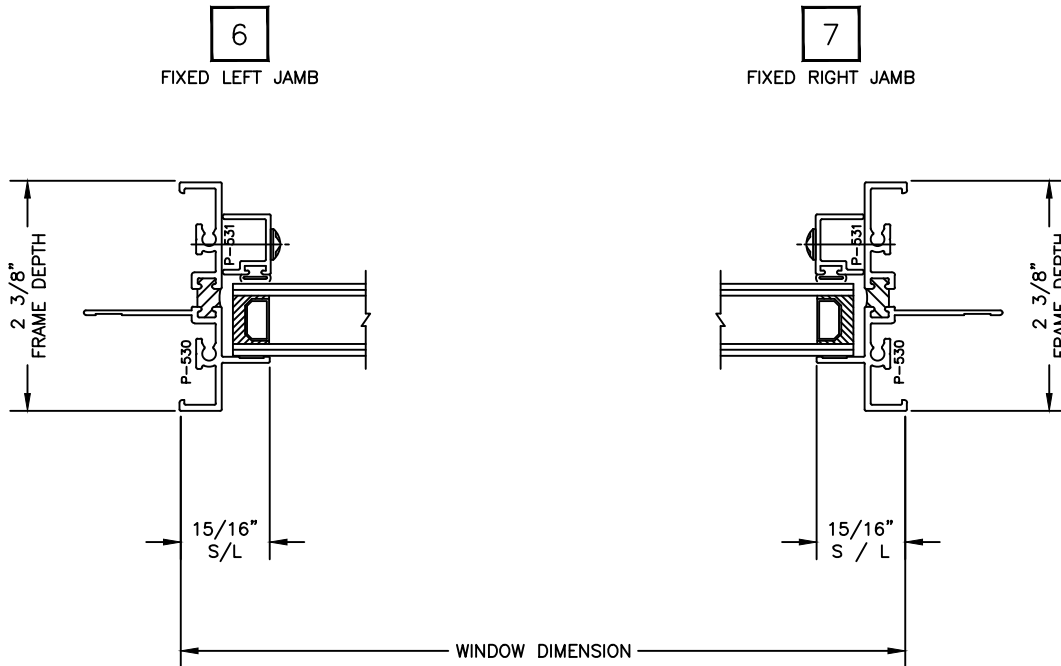

Let's Shine.

800.737.2800 • fax 417.862.1232 • BoydAluminum.com

©2011 Boyd Aluminum Manufacturing. The Boyd sunburst and logotype are trademarks of Boyd Aluminum Manufacturing. All rights reserved. Due to continued product research, specifications are subject to change without notice.