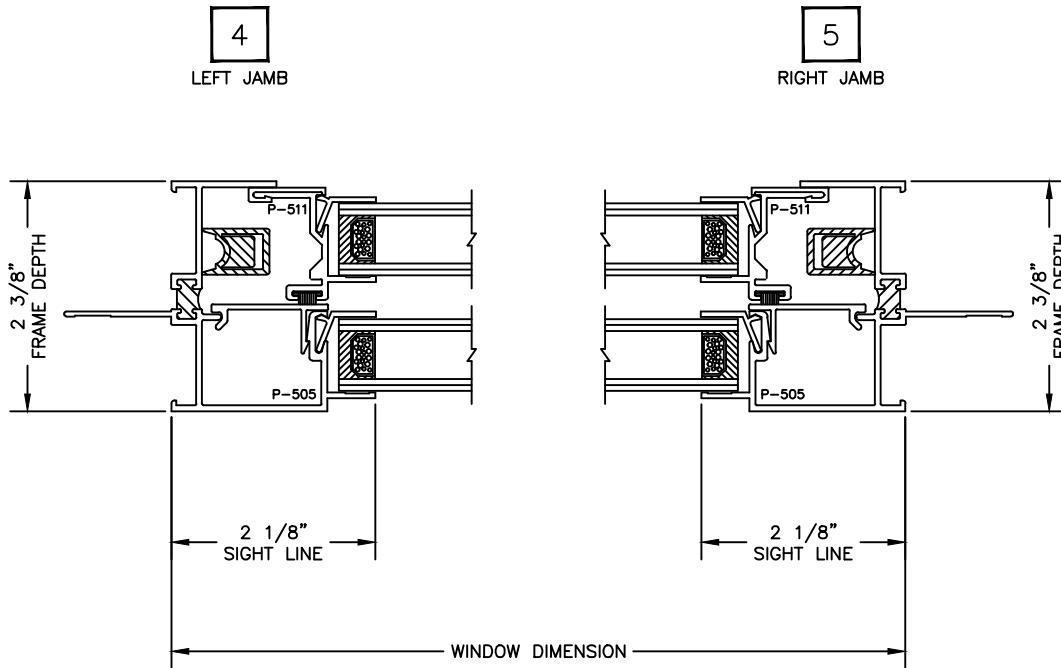

Let's Shine.

800.737.2800 • fax 417.862.1232 • BoydAluminum.com

©2011 Boyd Aluminum Manufacturing. The Boyd sunburst and logotype are trademarks of Boyd Aluminum Manufacturing. All rights reserved. Due to continued product research, specifications are subject to change without notice.