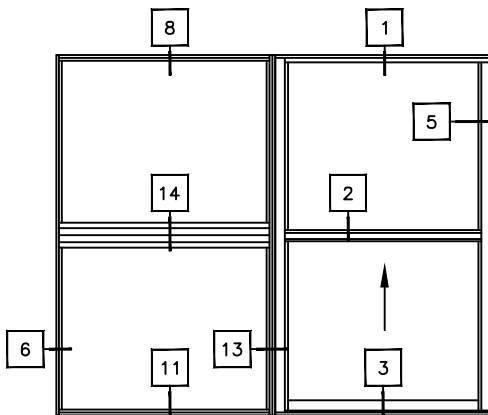

FIXED / DOUBLE HUNG