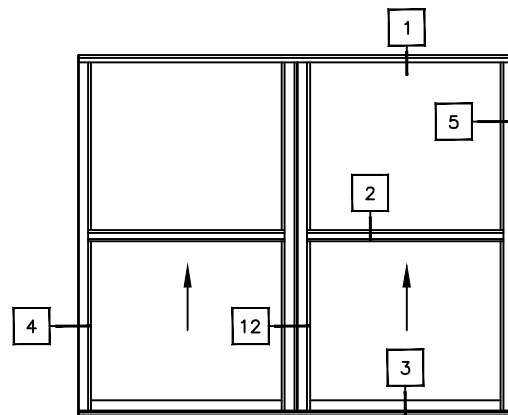

SINGLE HUNG

FIXED /
SINGLE HUNG

SINGLE HUNG /
FIXED

FIXED / DOUBLE HUNG

DOUBLE HUNG / DOUBLE HUNG

Let's Shine.

800.737.2800 • fax 417.862.1232 • BoydAluminum.com

©2011 Boyd Aluminum Manufacturing. The Boyd sunburst and logotype are trademarks of Boyd Aluminum Manufacturing. All rights reserved. Due to continued product research, specifications are subject to change without notice.