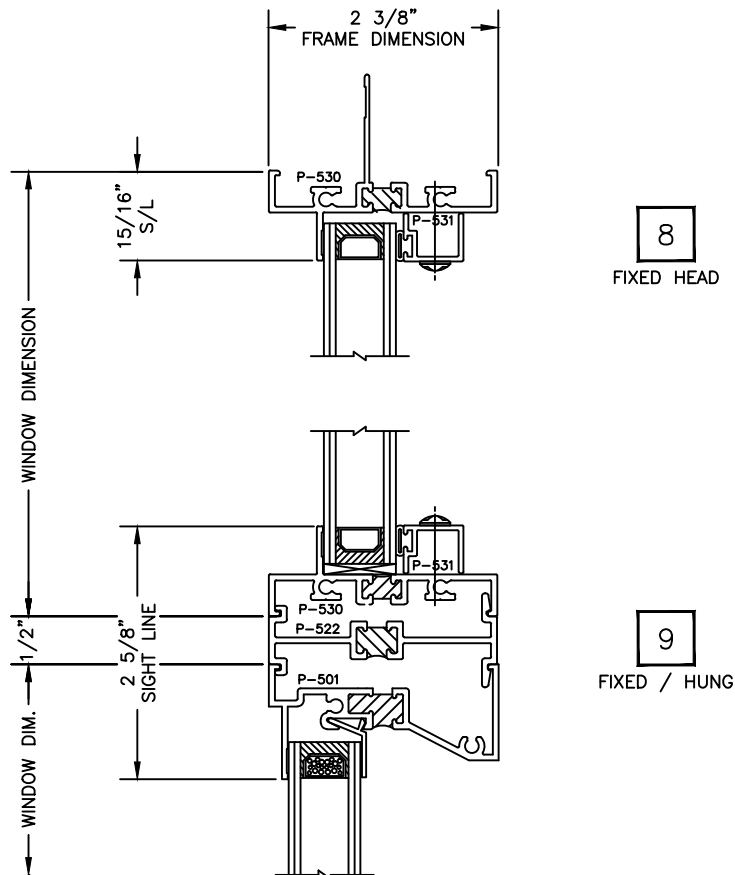

E4-3

Boyd 2012

Let's Shine.

800.737.2800 • fax 417.862.1232 • BoydAluminum.com

©2011 Boyd Aluminum Manufacturing. The Boyd sunburst and logotype are trademarks of Boyd Aluminum Manufacturing. All rights reserved. Due to continued product research, specifications are subject to change without notice.