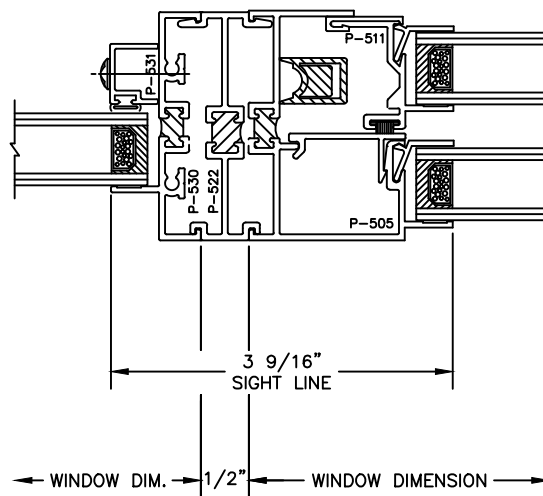

13

FIXED / HUNG
MULLION