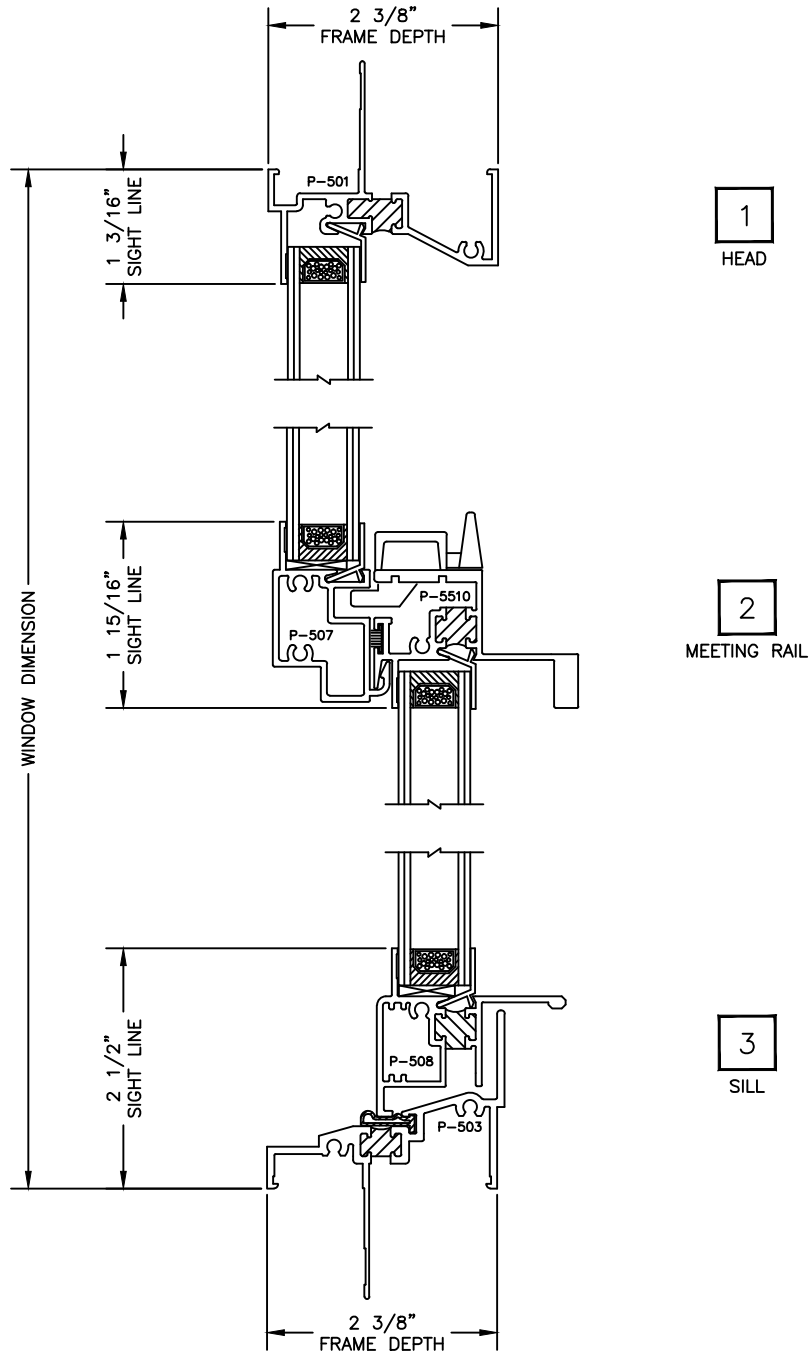

FIXED / DOUBLE HUNG

DOUBLE HUNG / DOUBLE HUNG

Let's Shine.

800.737.2800 • fax 417.862.1232 • BoydAluminum.com

©2011 Boyd Aluminum Manufacturing. The Boyd sunburst and logotype are trademarks of Boyd Aluminum Manufacturing. All rights reserved. Due to continued product research, specifications are subject to change without notice.

E4-3

Boyd 2012