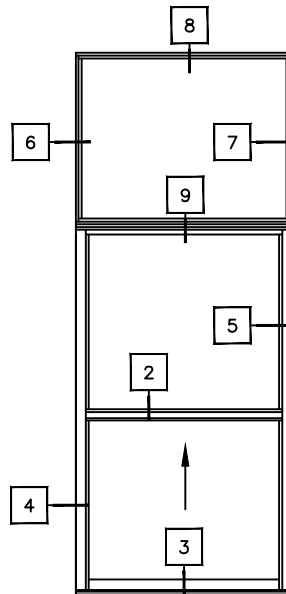

FIXED /
SINGLE HUNG