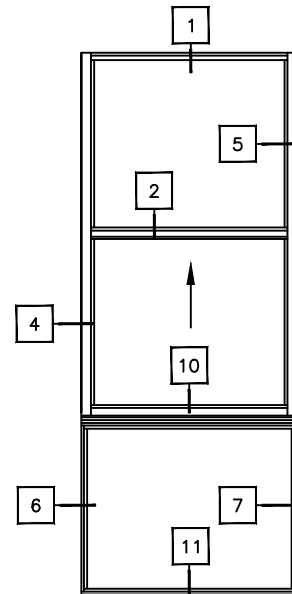

SINGLE HUNG

FIXED /
SINGLE HUNG

SINGLE HUNG /
FIXED

FIXED / DOUBLE HUNG

DOUBLE HUNG / DOUBLE HUNG

Let's Shine.

800.737.2800 • fax 417.862.1232 • BoydAluminum.com

©2011 Boyd Aluminum Manufacturing. The Boyd sunburst and logotype are trademarks of Boyd Aluminum Manufacturing. All rights reserved. Due to continued product research, specifications are subject to change without notice.