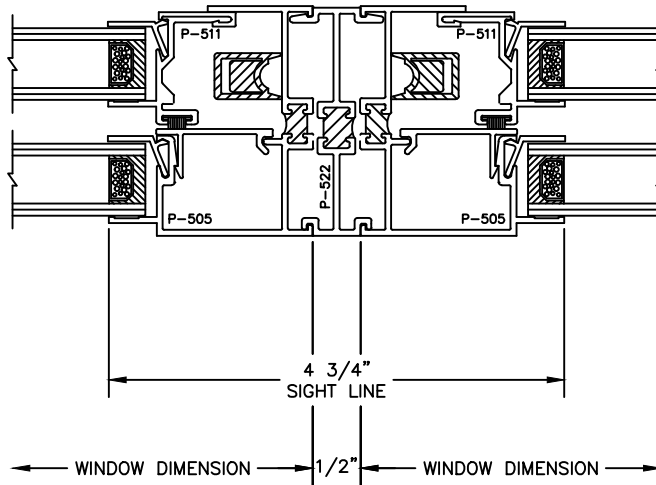

12

HUNG / HUNG
MULLION