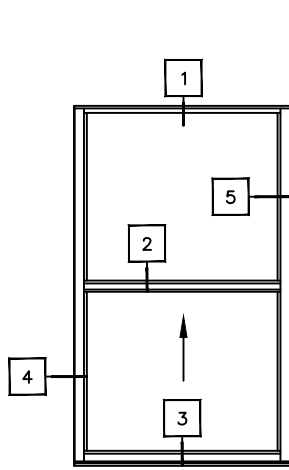

SINGLE HUNG